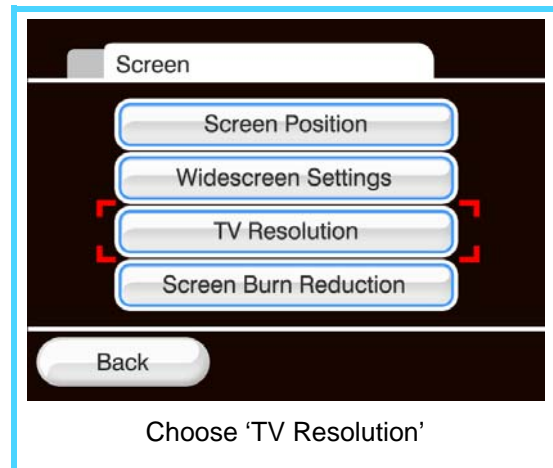

Connect the special Wii™ connector to your console.

The other end of the cable has five phono-type connectors; two carrying left and right audio, and three carrying the component YUV colors.

Plug the red, green and blue YUV leads to the *component-in* on your TV, and the red and white audio leads to *audio-in* for the same input. Be careful not to mix up the red phono lead of the component video with the red phono lead of the audio connectors.

Choosing the right input

Set your TV to display the correct component input. Switch your Wii™ on (if it isn't already) and you should be able to see the Wii™'s menu.

Putting your Wii™ in HD (480p) mode

Follow these simple instructions to put your Wii™ into 480p mode **only if your TV is capable of displaying a 480p signal**: