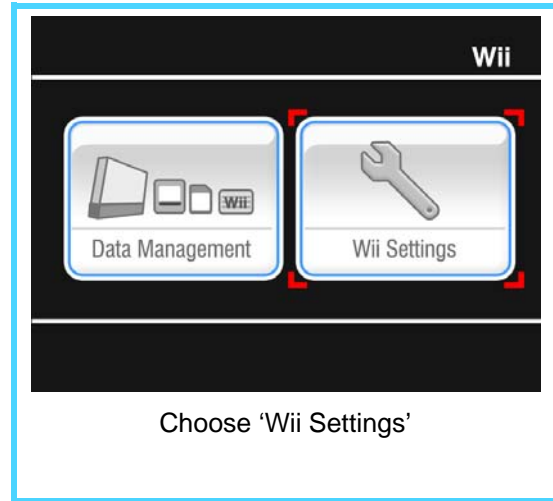

Putting your Wii™ in HD (480p) mode

Follow these simple instructions to put your Wii™ into 480p mode **only if your TV is capable of displaying a 480p signal**: