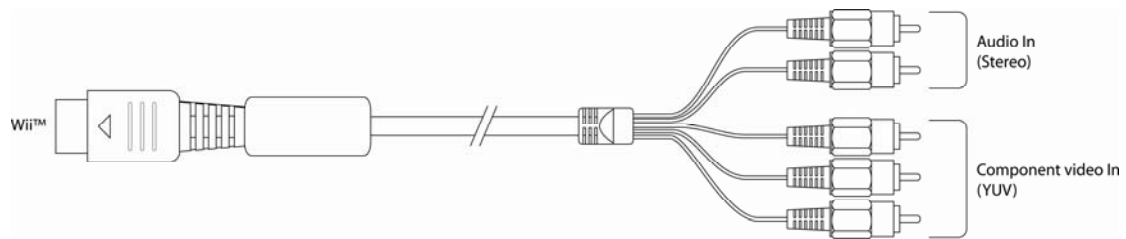

If your TV isn't HD-capable, you'll still benefit from the improved sharpness and color rendition of a component video cable at standard 480i resolution.

Connect the component cable to your Wii™ and TV

Connect the special Wii™ connector to your console.

The other end of the cable has five phono-type connectors; two carrying left and right audio, and three carrying the component YUV colors.

Plug the red, green and blue YUV leads to the *component-in* on your TV, and the red and white audio leads to *audio-in* for the same input. Be careful not to mix up the red phono lead of the component video with the red phono lead of the audio connectors.

Choosing the right input

Set your TV to display the correct component input. Switch your Wii™ on (if it isn't already) and you should be able to see the Wii™'s menu.

Putting your Wii™ in HD (480p) mode

Follow these simple instructions to put your Wii™ into 480p mode **only if your TV is capable of displaying a 480p signal**: