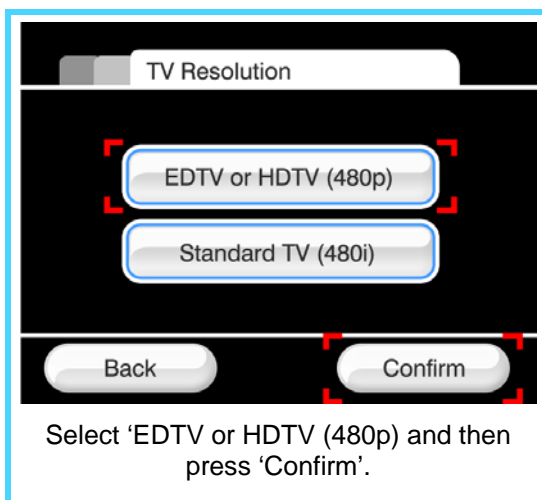

Connect the special Wii™ connector to your console.

The other end of the cable has five phono-type connectors; two carrying left and right audio, and three carrying the component YUV colors.

Plug the red, green and blue YUV leads to the *component-in* on your TV, and the red and white audio leads to *audio-in* for the same input. Be careful not to mix up the red phono lead of the component video with the red phono lead of the audio connectors.

Choosing the right input

Set your TV to display the correct component input. Switch your Wii™ on (if it isn't already) and you should be able to see the Wii™'s menu.

Putting your Wii™ in HD (480p) mode

Follow these simple instructions to put your Wii™ into 480p mode **only if your TV is capable of displaying a 480p signal**: