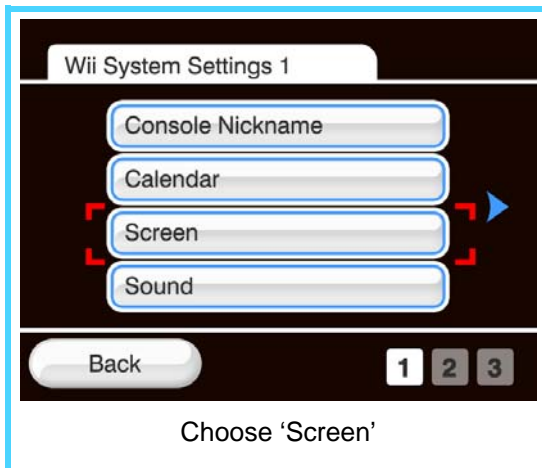

Connect the special Wii™ connector to your console.

The other end of the cable has five phono-type connectors; two carrying left and right audio, and three carrying the component YUV colors.

Plug the red, green and blue YUV leads to the *component-in* on your TV, and the red and white audio leads to *audio-in* for the same input. Be careful not to mix up the red phono lead of the component video with the red phono lead of the audio connectors.

Choosing the right input

Set your TV to display the correct component input. Switch your Wii™ on (if it isn't already) and you should be able to see the Wii™'s menu.

Putting your Wii™ in HD (480p) mode

Follow these simple instructions to put your Wii™ into 480p mode **only if your TV is capable of displaying a 480p signal**: